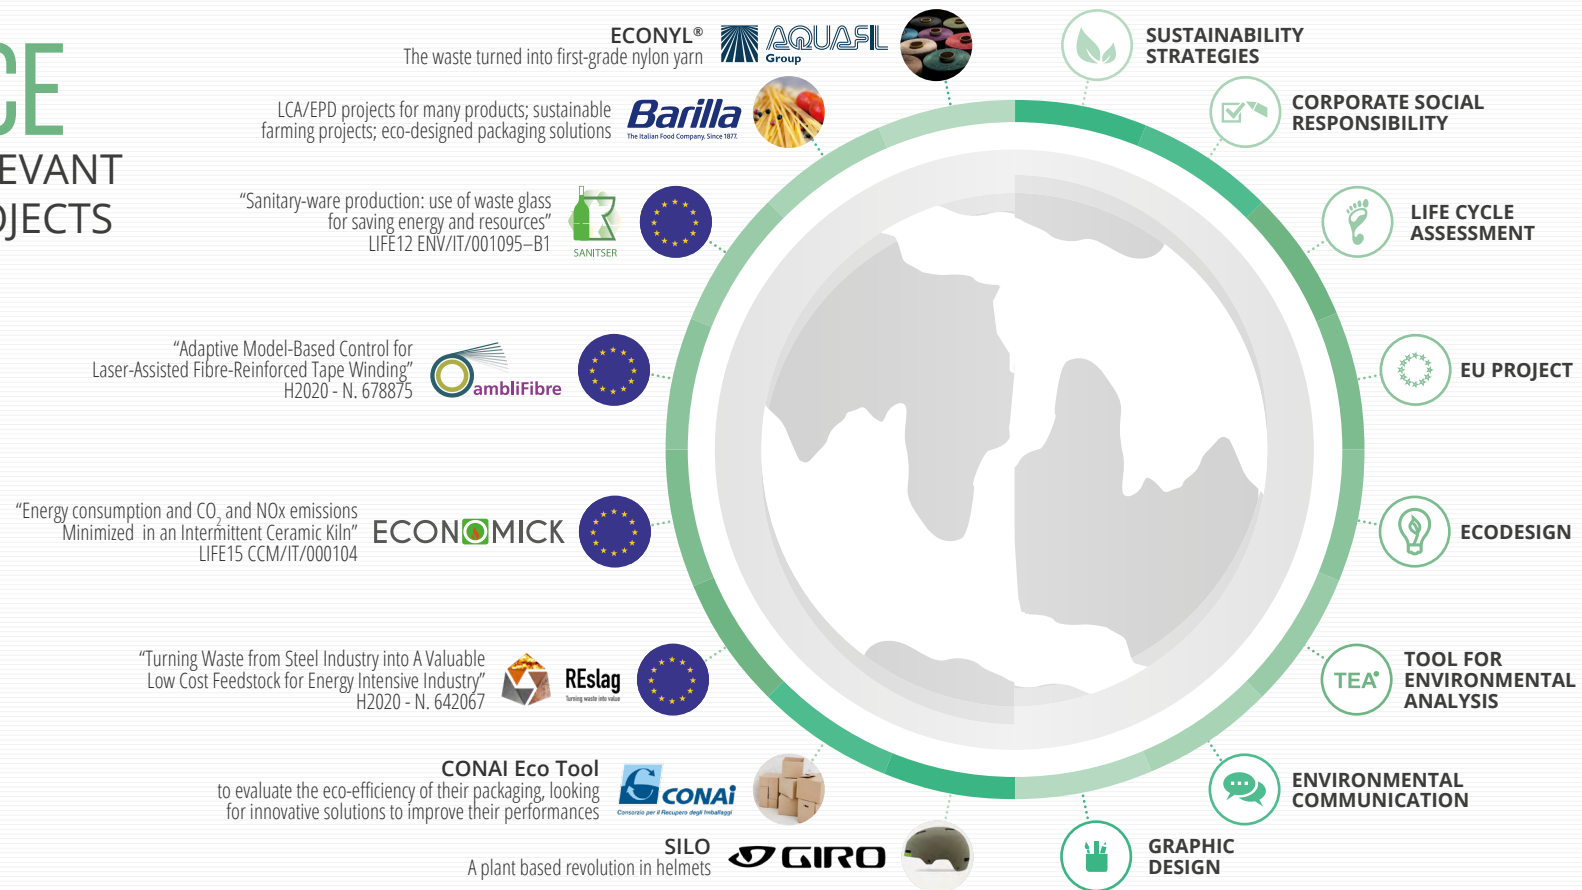

# LCE RELEVANT PROJECTS

# LCE LIFE CYCLE ENGINEERING

WE SUPPORT  
YOUR  
SUSTAINABLE  
BUSINESS

Via Livorno 60 - Environment Park  
10144 Turin, ITALY  
Tel: +39 011 225.73.11

Via 28 Aprile 2/a  
31021 Mogliano Veneto (TV), ITALY  
Tel: +39 347 47.68.953

[www.lcengineering.eu](http://www.lcengineering.eu)

OUR WORKING GROUP IS COMPOSED OF HIGHLY QUALIFIED ENGINEERS, CHEMISTS, ECO-DESIGN SPECIALIST AND ENVIRONMENTAL EXPERTS.

## BRIEF PROFILE

>20 YEARS  
SPECIFIC FIELDS

LCA, EPD, CSR tools, Eco-design, carbon footprint, eco-labelling, environmental communication, environmental law

MORE THAN **100** SUSTAINABILITY PROJECTS