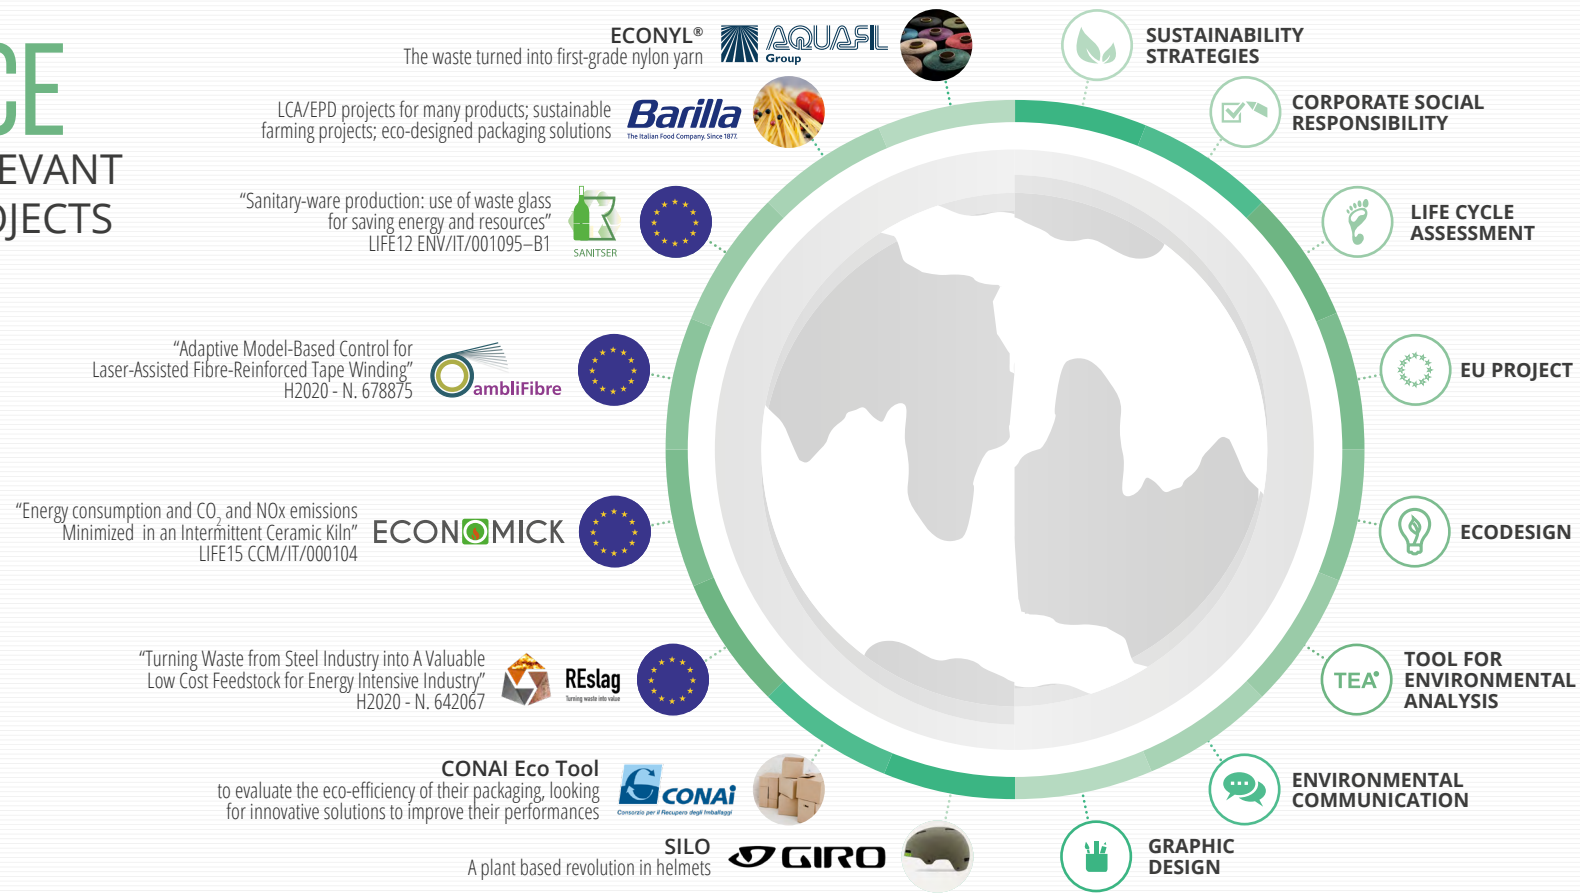

LCE RELEVANT PROJECTS

LCE LIFE CYCLE ENGINEERING

WE SUPPORT
YOUR
SUSTAINABLE
BUSINESS

Via Livorno 60 - Environment Park
10144 Turin, ITALY
Tel: +39 011 225.73.11

Via 28 Aprile 2/a
31021 Mogliano Veneto (TV), ITALY
Tel: +39 041 243.54.20

www.lcengineering.eu

OUR WORKING GROUP IS COMPOSED OF HIGHLY QUALIFIED ENGINEERS, CHEMISTS, ECO-DESIGN SPECIALIST AND ENVIRONMENTAL EXPERTS.

THE LCE TEAM

 <i>Gian Luca</i> LCA Engineer	 <i>Massimo</i> Environmental Engineer	 <i>Stefano</i> Mechanical Engineer	 <i>Assunta</i> Environmental Engineer	 <i>Fabrizio</i> Environmental Engineer
 <i>Massimo</i> Energy Engineer	 <i>Alessia</i> Web Designer	 <i>Dario</i> Ecodesigner	 <i>Massimo</i> Graphic Designer	 <i>Deva</i> Environmental Engineer
 <i>Paola</i> Administration and human resources				 <i>Eleonora</i> Green Marketing & Communication
 <i>Martina</i> Environmental Scientist	 <i>Alessandra</i> Environmental Chemist	 <i>Matteo</i> Agronomist	 <i>Sonia</i> Environmental Engineer	 <i>Riccardo</i> Environmental Engineer
 <i>Antonio</i> Materials Engineer	 <i>Angelo</i> Motion Graphic Designer	 <i>Paola</i> Chemist	 <i>Elisabetta</i> Environmental Scientist	 <i>Francesca</i> Industrial Ecologist

LCE

BRIEF PROFILE

>20
YEARS
SPECIFIC FIELDS

LCA, EPD, CSR tools, Eco-design, carbon footprint, eco-labelling, environmental communication, environmental law

MORE THAN **100** SUSTAINABILITY PROJECTS

- 1994** LCE FOUNDED 
- 2009** US MARKET 
- 2013** PLATFORM LAUCHED 
- 2014** LCE UK 
- 2016** HORIZON 2020 
- 2018** CIRCULARITY INDEX DESIGN 