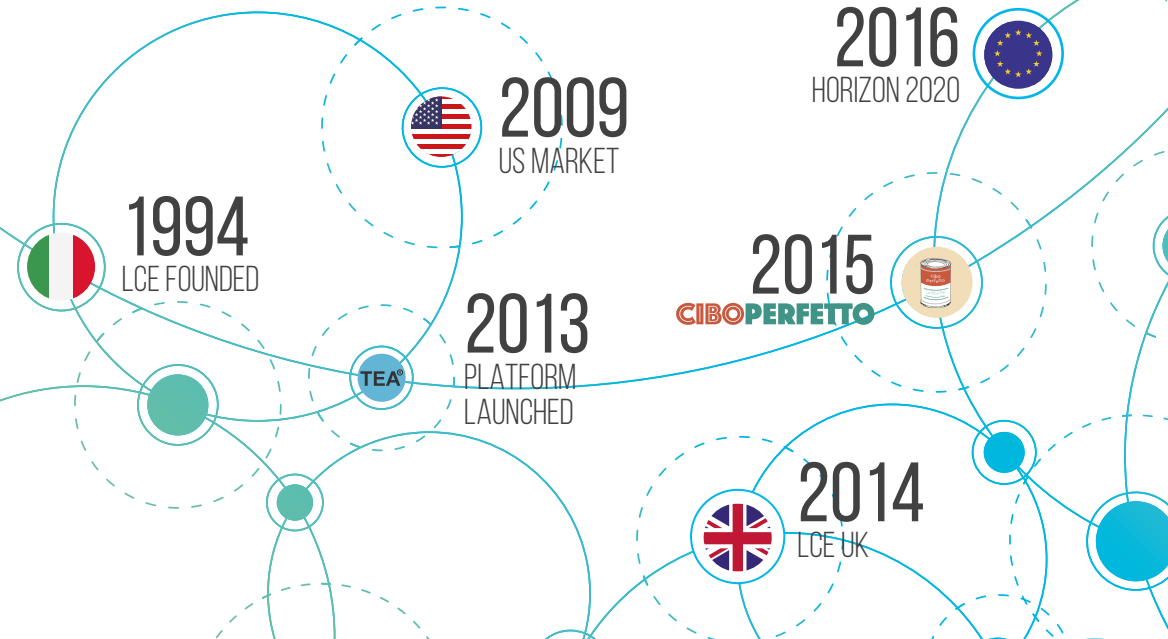

THE LCE STORY

20
YEARS

SPECIFIC FIELDS

LCA, EPD, CSR tools, Eco-design, carbon footprint, eco-labelling, environmental communication, environmental law

MORE THAN

100

SUSTAINABILITY
PROJECTS

1994
LCE FOUNDED

2009
US MARKET

2013
PLATFORM
LAUNCHED

2015
CIBO PERFETTO

2014
LCE UK

2016
HORIZON 2020